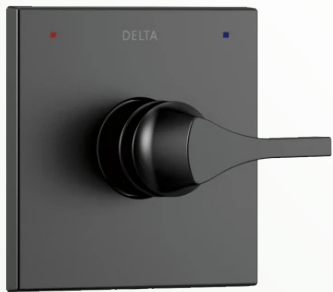

FIXTURES & HARDWARE

MATTE BLACK

FIXTURES & HARDWARE

FIXTURES & LIGHTING - MATTE BLACK

FIXTURES & HARDWARE

BATHROOM & PLUMBING

FIXTURES & HARDWARE

BRASS & BLACK