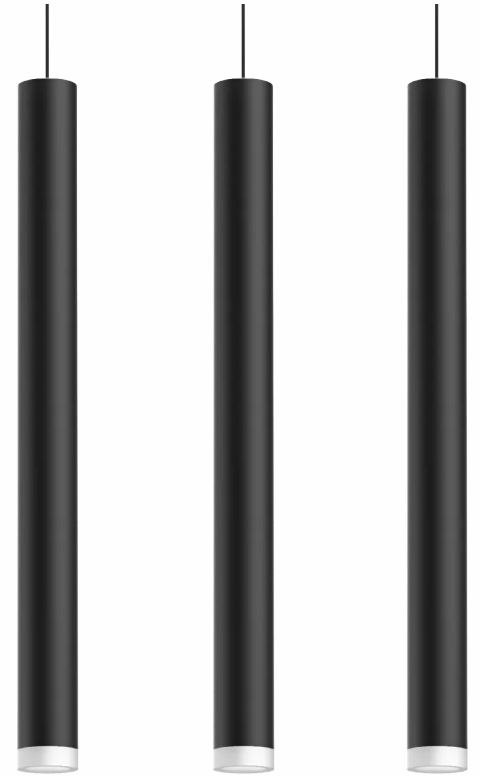

FIXTURES & HARDWARE

MATTE BLACK

FIXTURES & HARDWARE

FIXTURES & LIGHTING - MATTE BLACK

FIXTURES & HARDWARE

BATHROOM & PLUMBING

FIXTURES & HARDWARE

BRASS & BLACK