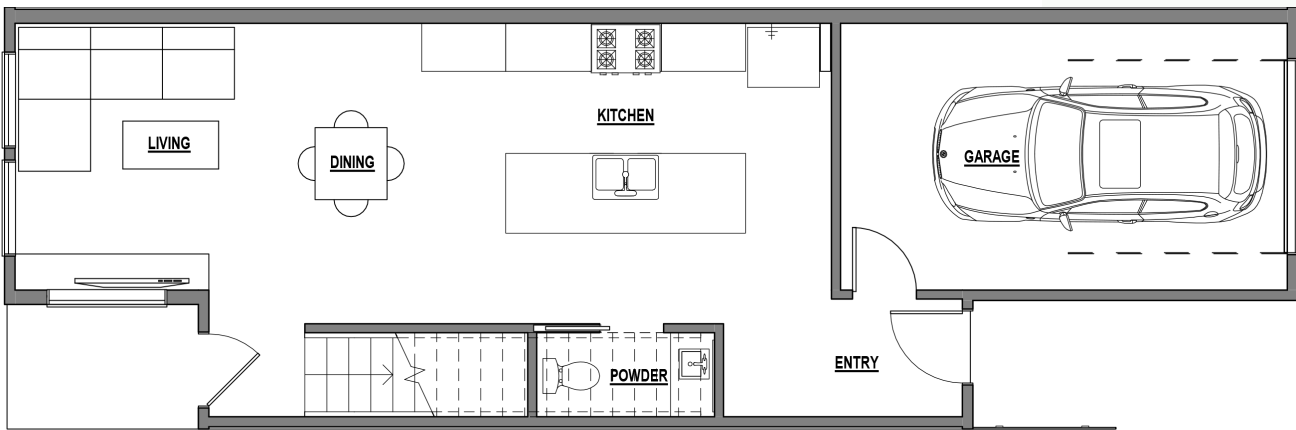

2108 Tillery St.
Austin, TX
78723
EvolvAustin.com

DAVID MOSRIE
512.516.9722
dave@dwellinAustin.com
Texas Ally Real Estate Group

EVOLV TOWNHOME

FIRST FLOOR