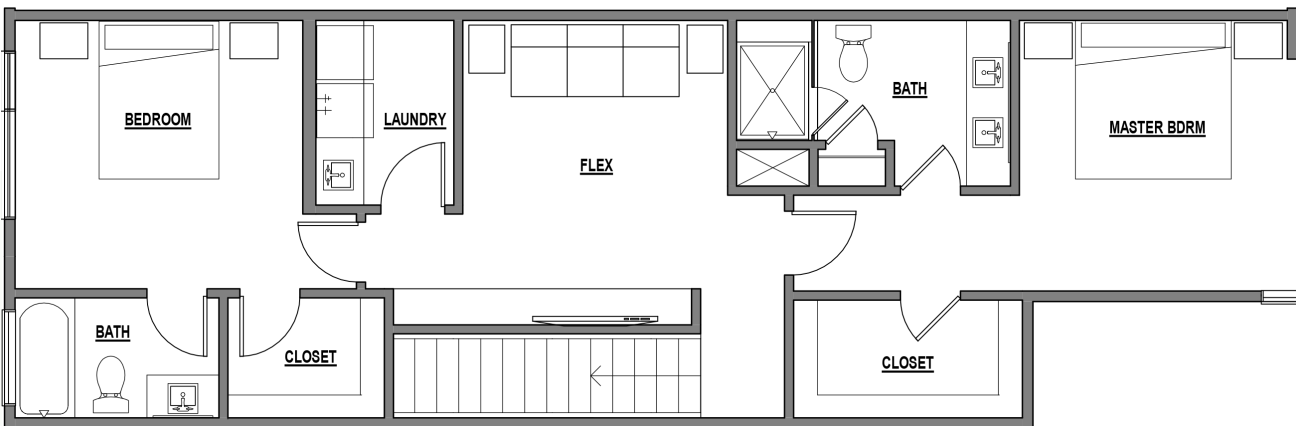

SECOND FLOOR