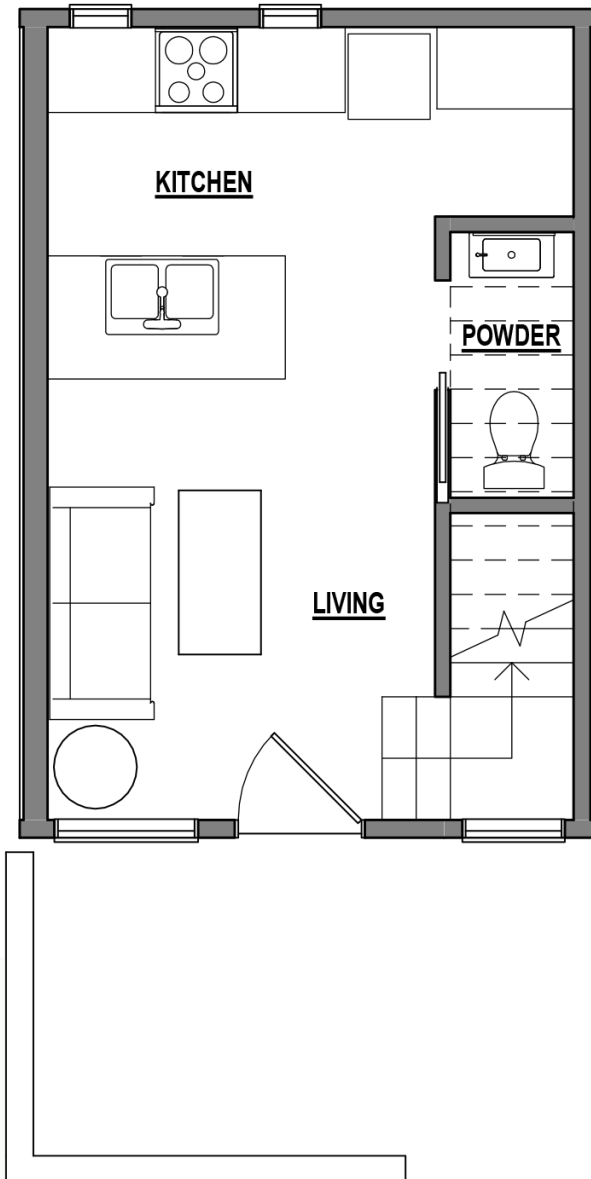

2108 Tillery St.
Austin, TX
78723
EvolvAustin.com

DAVID MOSRIE
512.516.9722
dave@dwellinAustin.com
Texas Ally Real Estate Group

EVOLV MICRO-LOFT

FIRST FLOOR